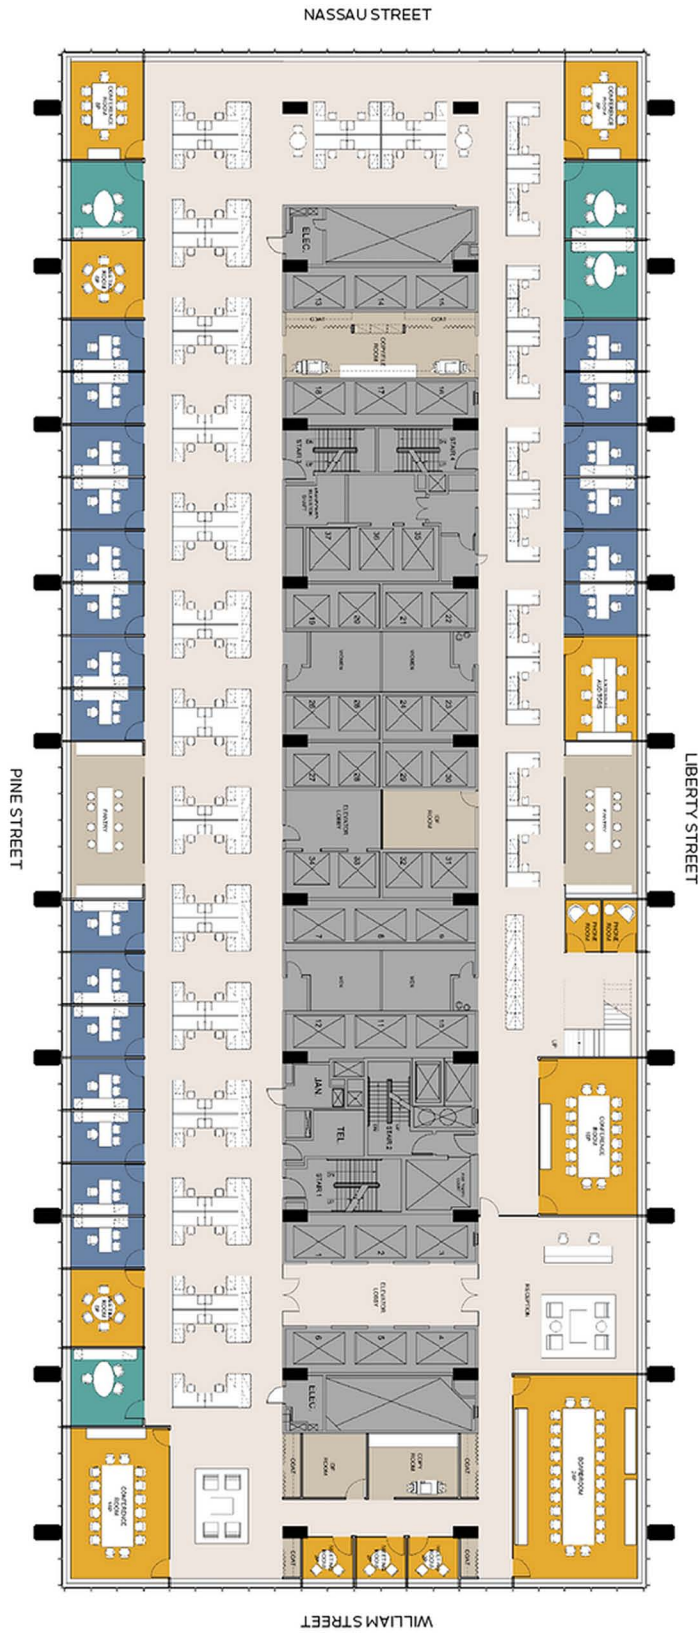

28 Liberty Street - Test Fit Floor Plate

This FLOOR PLAN as is can Seat:
107 Offices & Workstations
70 Conference / Meeting Rooms

This FLOOR PLAN as is can Seat:
86 Offices & Workstations
17 Support (Secretary / Reception)